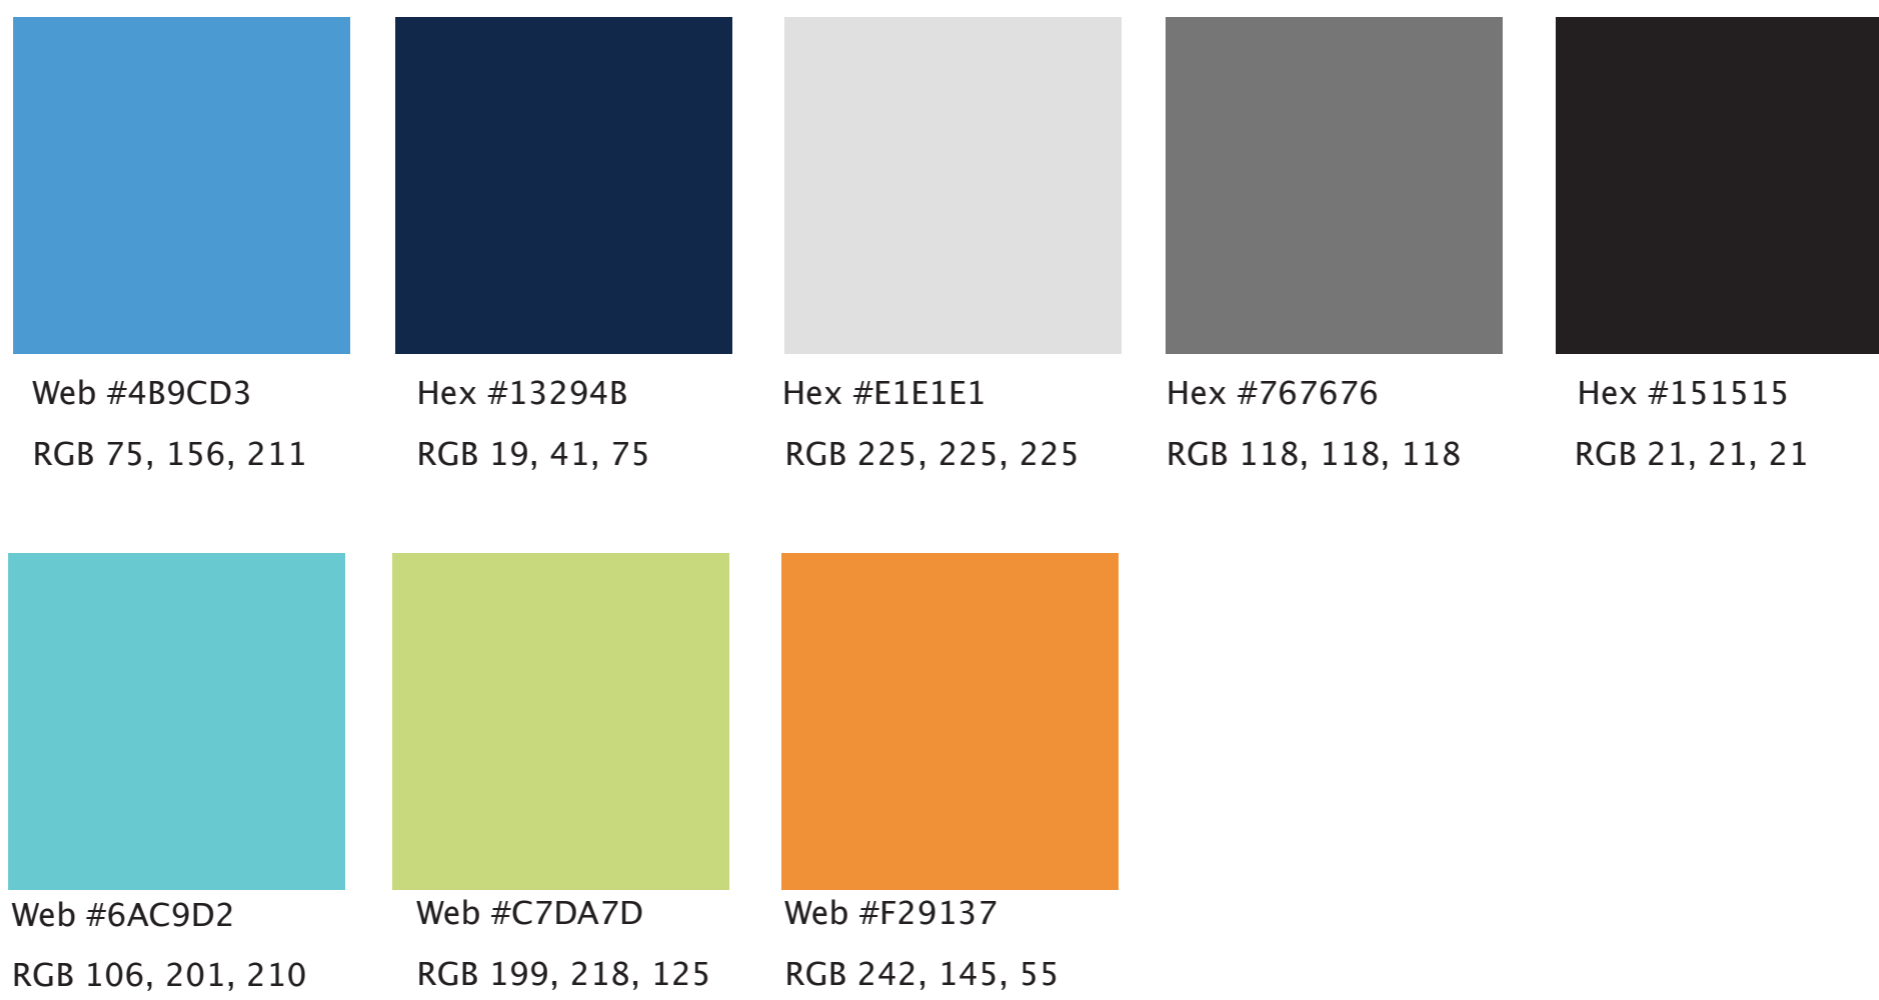

Style Guide - HeelMeal

01 Logo Design

02 Color palette

03 Typography

HEADLINE H1

Font-family: Montserrat AA - Font-size: 48px - Font-weight: regular - Color: #F29137

Headline H2

Font-family: Montserrat - Font-size: 36px - Font-weight: regular - Color: #151515

This is a paragraph using Montserrat regular at 30px, in the color #767676
Phasellus pharetra urna sit amet tellus elementum aliquet in et quam. In
condimentum dui.

04 Buttons